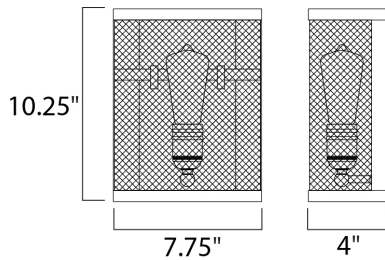

MEASUREMENTS

DIMENSION : 7.75" W x 10.25" H x 4" Ext
 MAX OAH : 5" W x 0.75" H
 HANGING WEIGHT : 2.64 lb

LAMPING

INPUT VOLTAGE : 120V
 BULB : 1 x 60W Incandescent E26 Medium , 60W Total
 BULB INCLUDED : (Not Included)
 DIMMABLE : Yes